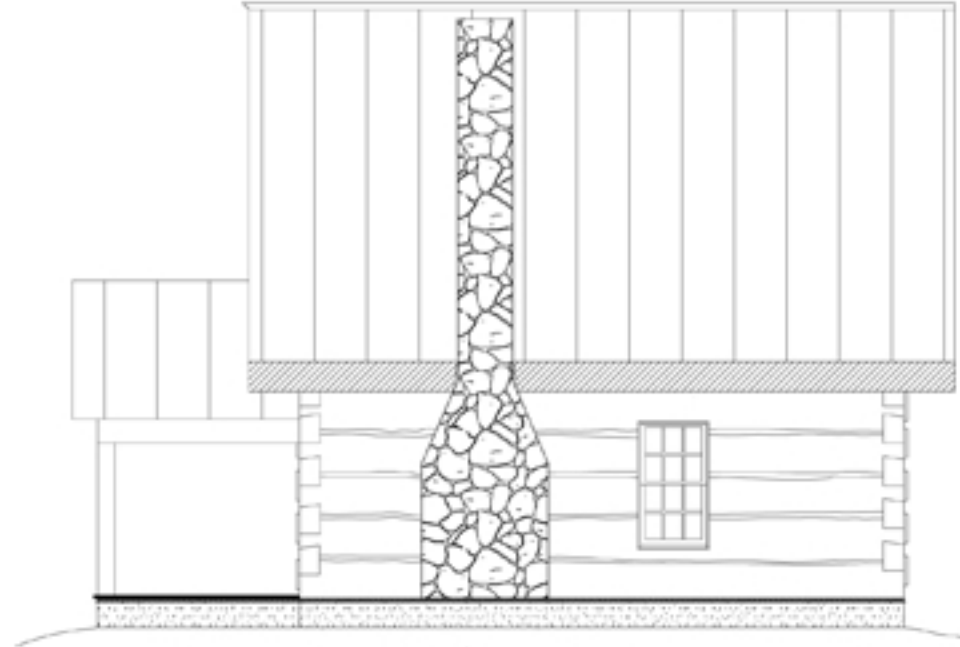

The Deer Path Cabin

Front Elevation

Overall 24'x24'
Tamarack Log and Timber Homes Inc
304-269-4344

The Deer Path Cabin

Right Elevation

Tamarack Log and Timber Homes Inc
304-269-4344